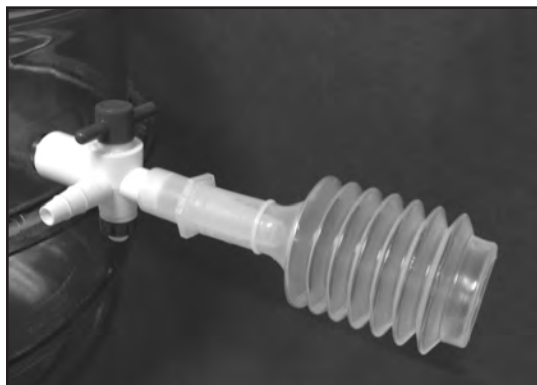

## Vacuum-Pressure Indicator

Catalog No. H42042-0000

Position to pull vacuum

Position when closed

The Vacuum-Pressure Indicator, when connected to a desiccator, clearly shows when the desiccator is under vacuum.

1. Remove red plug from end of stopcock.
2. Place the Vacuum-Pressure indicator onto the tapered smooth outlet where plug was removed from.
3. When vacuum is applied to the stopcock the bellows will collapse. When the stopcock is closed, and the vacuum source removed, the bellows remains collapsed as long as there is a vacuum in the desiccator.
4. If the desiccator loses vacuum, the bellows will expand to alert the operator.