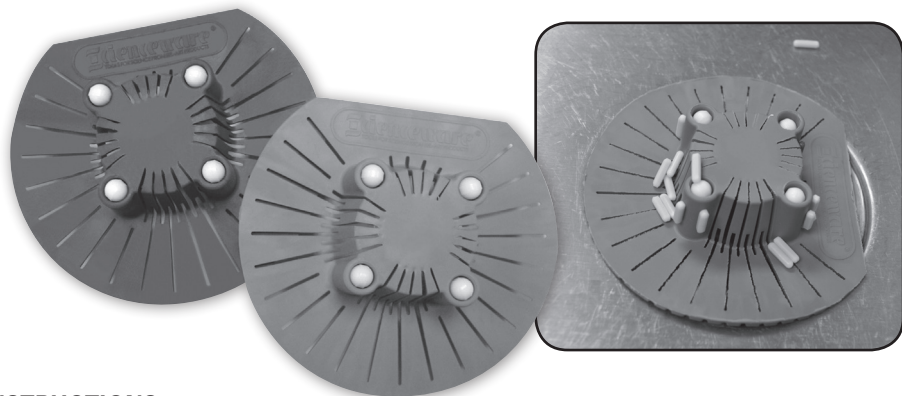

Spinbar® Magnetic Sink Strainer

Catalog No. F37787-0000 (blue) • F37787-0001 (green)

INSTRUCTIONS:

- Place strainer in sink drain in an upright position so that Scienceware® logo is visible.
- Flat edge allows strainer to be placed close to sink walls.
- Four strong magnets in each corner attract loose Spinbar® magnetic stirring bars and prevent them from falling into the drain.
- Periodically inspect and clean strainer as needed.

Bel-Art® – SP Scienceware® is a division of SP Industries, Inc.

Spinbar® Magnetic Sink Strainer

Catalog No. F37787-0000 (blue) • F37787-0001 (green)

INSTRUCTIONS:

- Place strainer in sink drain in an upright position so that Scienceware® logo is visible.
- Flat edge allows strainer to be placed close to sink walls.
- Four strong magnets in each corner attract loose Spinbar® magnetic stirring bars and prevent them from falling into the drain.
- Periodically inspect and clean strainer as needed.