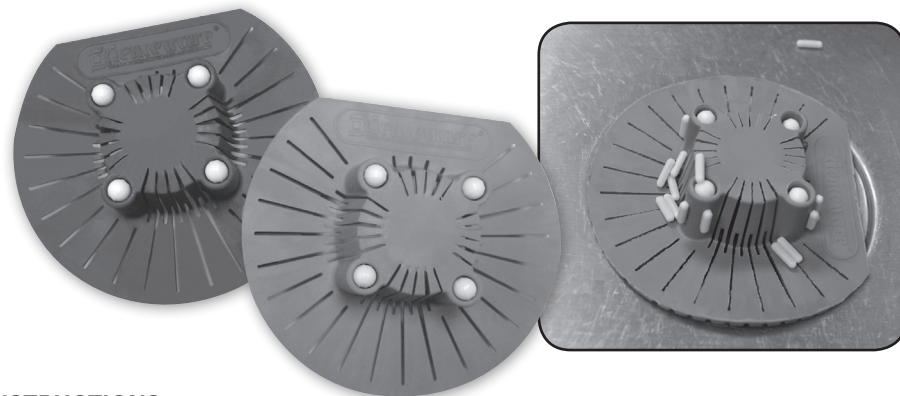

Spinbar® Magnetic Sink Strainer

Catalog No. F37787-0000 (blue) • F37787-0001 (green)

INSTRUCTIONS:

- Place strainer in sink drain in an upright position so that Scienceware® logo is visible.
- Flat edge allows strainer to be placed close to sink walls.
- Four strong magnets in each corner attract loose Spinbar® magnetic stirring bars and prevent them from falling into the drain.
- Periodically inspect and clean strainer as needed.

Bel-Art® – SP Scienceware® is a division of SP Industries, Inc.

Spinbar® Magnetic Sink Strainer

Catalog No. F37787-0000 (blue) • F37787-0001 (green)

INSTRUCTIONS:

- Place strainer in sink drain in an upright position so that Scienceware® logo is visible.
- Flat edge allows strainer to be placed close to sink walls.
- Four strong magnets in each corner attract loose Spinbar® magnetic stirring bars and prevent them from falling into the drain.
- Periodically inspect and clean strainer as needed.