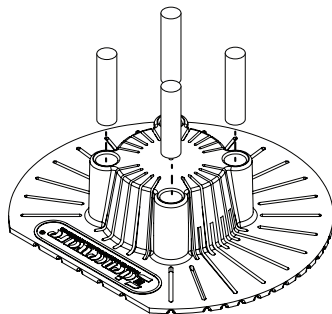

Spinbar® Magnetic Sink Strainer

Catalog No. F37787-0000 (blue) • F37787-0001 (green)

INSTRUCTIONS:

- Place strainer in sink drain in an upright position so that Scienceware® logo is visible.
- Flat edge allows strainer to be placed close to sink walls.
- Four strong magnets in each corner attract loose Spinbar® magnetic stirring bars and prevent them from falling into the drain.
- Periodically inspect and clean strainer as needed.

Bel-Art® – SP Scienceware® is a division of SP Industries, Inc.

Spinbar® Magnetic Sink Strainer

Catalog No. F37787-0000 (blue) • F37787-0001 (green)

INSTRUCTIONS:

- Place strainer in sink drain in an upright position so that Scienceware® logo is visible.
- Flat edge allows strainer to be placed close to sink walls.
- Four strong magnets in each corner attract loose Spinbar® magnetic stirring bars and prevent them from falling into the drain.
- Periodically inspect and clean strainer as needed.