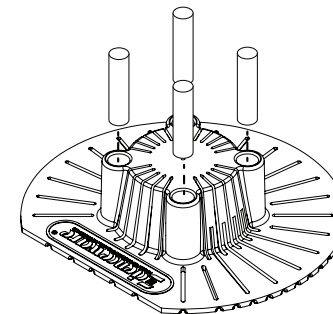

Spinbar® Magnetic Sink Strainer

Catalog No. F37787-0000 (blue) • F37787-0001 (green)

INSTRUCTIONS:

- Place strainer in sink drain in an upright position so that Scienceware® logo is visible.
- Flat edge allows strainer to be placed close to sink walls.
- Four strong magnets in each corner attract loose Spinbar® magnetic stirring bars and prevent them from falling into the drain.
- Periodically inspect and clean strainer as needed.

Bel-Art® – SP Scienceware® is a division of SP Industries, Inc.

Spinbar® Magnetic Sink Strainer

Catalog No. F37787-0000 (blue) • F37787-0001 (green)

INSTRUCTIONS:

- Place strainer in sink drain in an upright position so that Scienceware® logo is visible.
- Flat edge allows strainer to be placed close to sink walls.
- Four strong magnets in each corner attract loose Spinbar® magnetic stirring bars and prevent them from falling into the drain.
- Periodically inspect and clean strainer as needed.